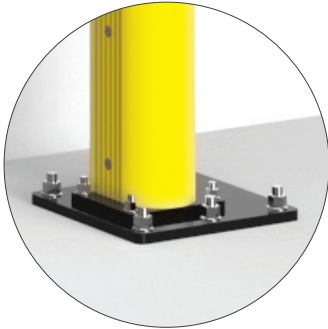

# FULL FRAME

**INNOVATIVE  
BIGGER PLATES!**

**FOR SELF  
STANDING**

**FULL FRAME  
SELF STANDING**

**FULL FRAME  
WALL FIXING**

 Heavy Load

Height **UP to 5000 mm**  
 Width **UP to 4500 mm**  
 Fixing **Included**  
 Colour **●**

 Heavy Load

Height **To be defined**  
 Width **To be defined**  
 Fixing **Included**  
 Colour **●**